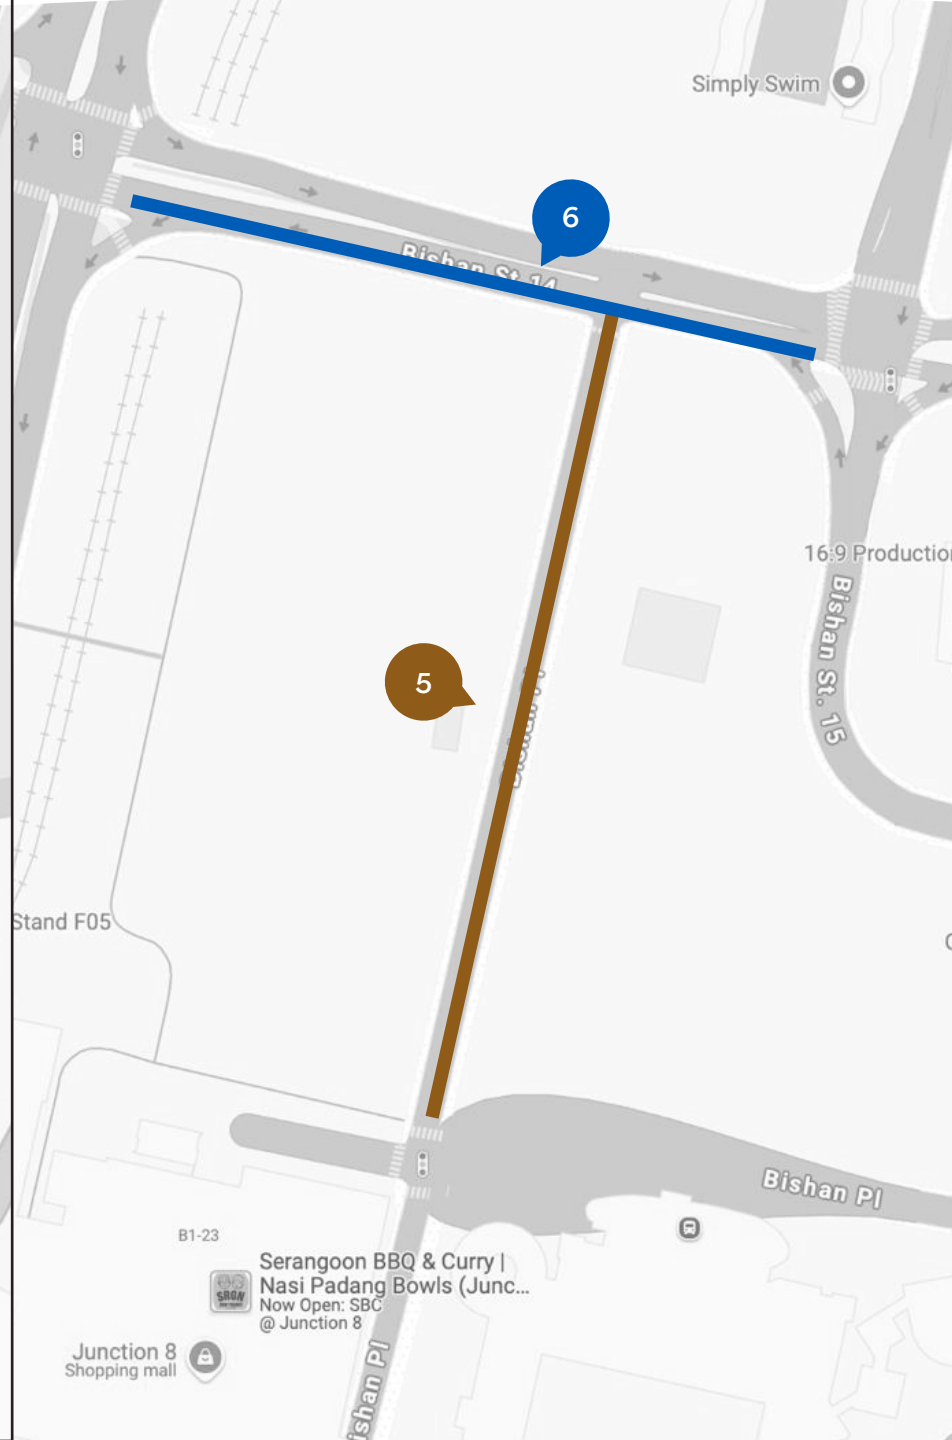

ROAD CLOSURE OVERVIEW

● Phase 1 (10 Aug, 4pm to 11 Aug, 3am)
 ● Phase 2 (10 Aug, 4pm to 10pm)
 ● Phase 3 (10 Aug, 11pm to 11 Aug, 3am)
 ● Phase 4 (10 Aug, 2pm to 11 Aug, 3am)

SOUTH-WEST

- 1 Bukit Gombak ActiveSG Stadium Carpark
- 2 Bukit Batok West Ave 5 between lamp post 49 to 57

NORTH-WEST

- 3 Yishun Central 1 between lamp post 11 to 19
- 4 Yishun Central 1 between lamp post 10 to 20

CENTRAL

- 5 Bishan PI 1 between lamp post 31 to 26
- 6 Bishan St 14 between lamp post 4 to 8

NORTH-EAST

- 7 Sentul Crescent between lamp post 28 to 52
- 8 Sam Kee LRT Station drop-off point
- 9 Punggol Walk between lamp post 3 to 5

SOUTH-EAST

- 10 Engku Aman Rd
- 11 Engku Aman Turn
- 12 Geylang Rd between lamp post D7 to D17