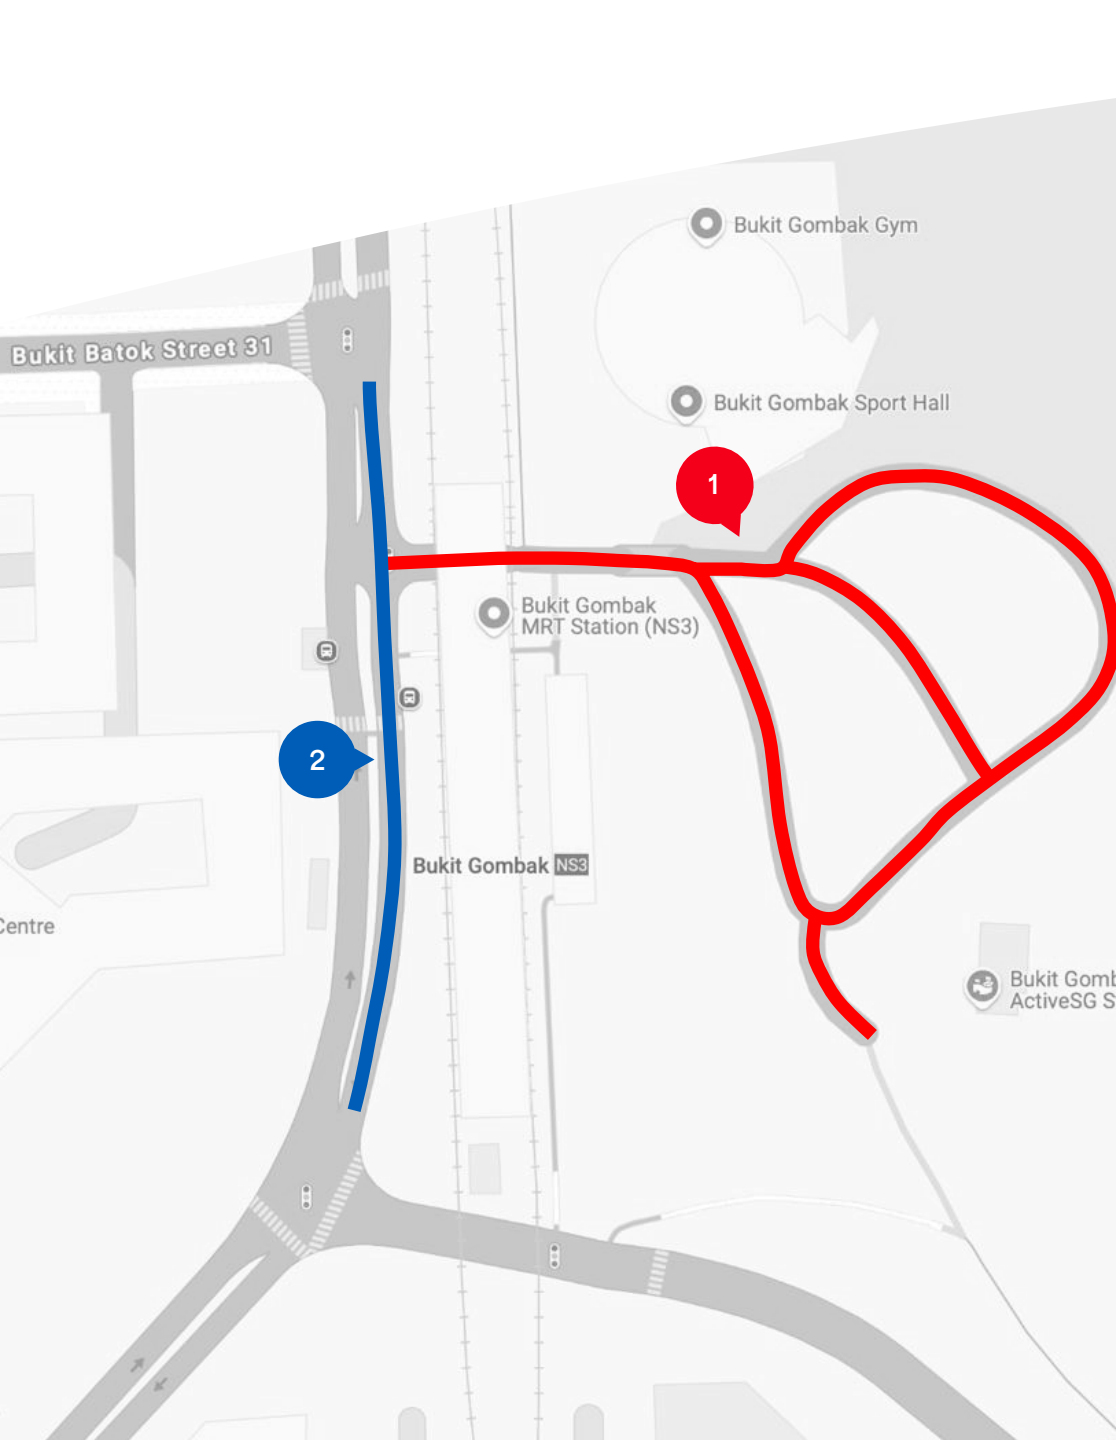

ROAD CLOSURE OVERVIEW

● Phase 1 (10 Aug, 4pm to 11 Aug, 3am)
 ● Phase 2 (10 Aug, 4pm to 10pm)
 ● Phase 3 (10 Aug, 11pm to 11 Aug, 3am)
 ● Phase 4 (10 Aug, 2pm to 11 Aug, 3am)

SOUTH-WEST

- 1 Bukit Gombak ActiveSG Stadium Carpark
- 2 Bukit Batok West Ave 5 between lamp post 49 to 57

NORTH-WEST

- 3 Yishun Central 1 between lamp post 11 to 19
- 4 Yishun Central 1 between lamp post 10 to 20

CENTRAL

- 5 Bishan PI 1 between lamp post 31 to 26
- 6 Bishan St 14 between lamp post 4 to 8

NORTH-EAST

- 7 Sentul Crescent between lamp post 28 to 52
- 8 Sam Kee LRT Station drop-off point
- 9 Punggol Walk between lamp post 3 to 5

SOUTH-EAST

- 10 Engku Aman Rd
- 11 Engku Aman Turn
- 12 Geylang Rd between lamp post D7 to D17