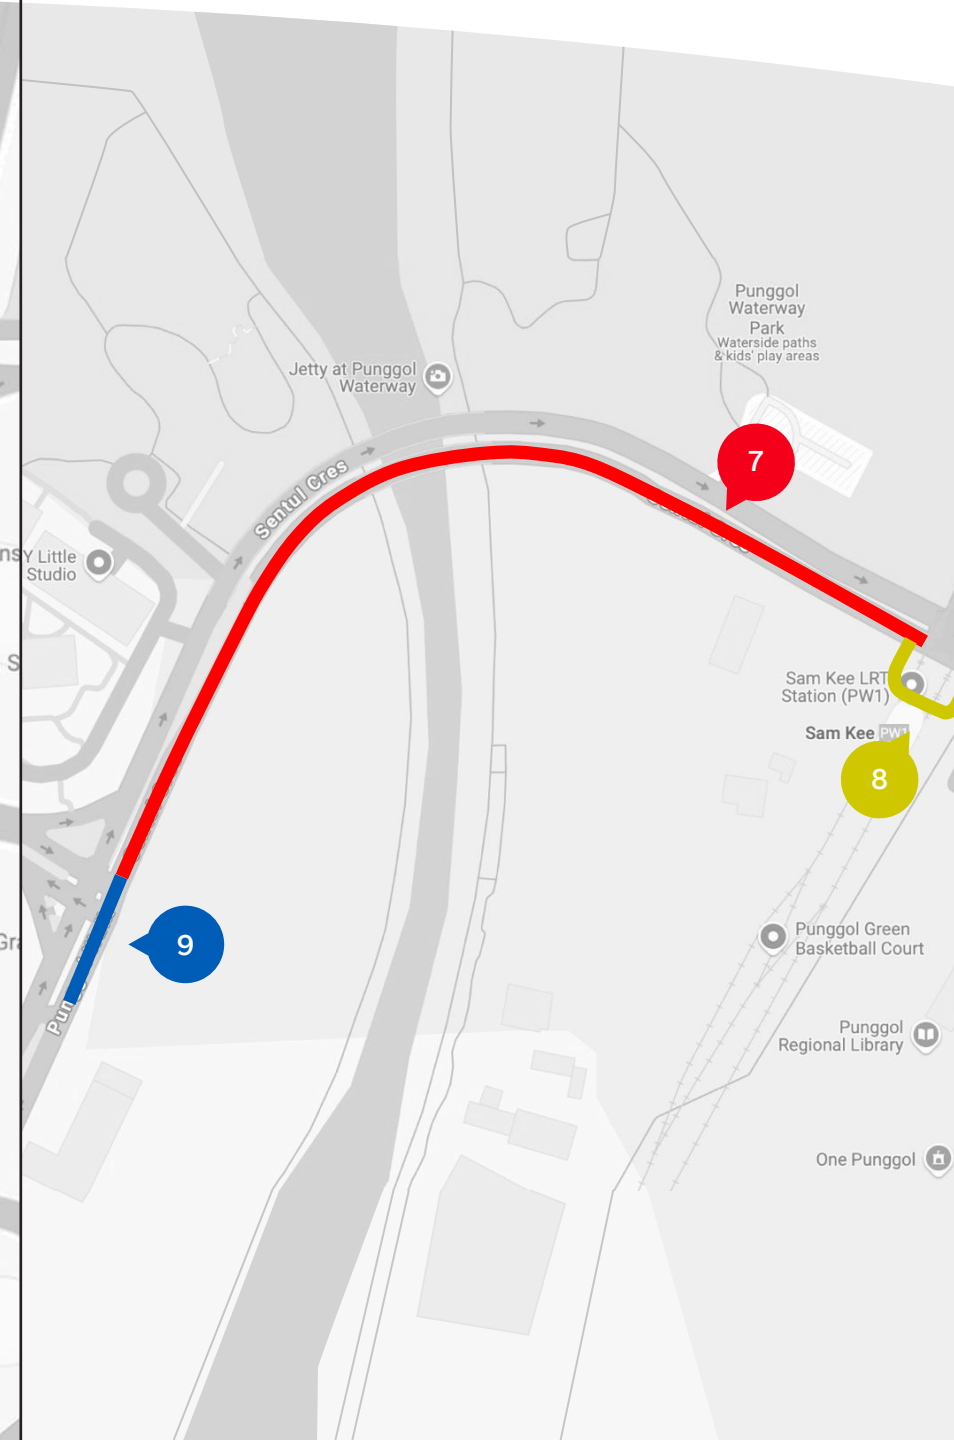

ROAD CLOSURE OVERVIEW

● Phase 1 (10 Aug, 4pm to 11 Aug, 3am)
 ● Phase 2 (10 Aug, 4pm to 10pm)
 ● Phase 3 (10 Aug, 11pm to 11 Aug, 3am)
 ● Phase 4 (10 Aug, 2pm to 11 Aug, 3am)

SOUTH-WEST

- 1 Bukit Gombak ActiveSG Stadium Carpark
- 2 Bukit Batok West Ave 5 between lamp post 49 to 57

NORTH-WEST

- 3 Yishun Central 1 between lamp post 11 to 19
- 4 Yishun Central 1 between lamp post 10 to 20

CENTRAL

- 5 Bishan PI 1 between lamp post 31 to 26
- 6 Bishan St 14 between lamp post 4 to 8

NORTH-EAST

- 7 Sentul Crescent between lamp post 28 to 52
- 8 Sam Kee LRT Station drop-off point
- 9 Punggol Walk between lamp post 3 to 5

SOUTH-EAST

- 10 Engku Aman Rd
- 11 Engku Aman Turn
- 12 Geylang Rd between lamp post D7 to D17