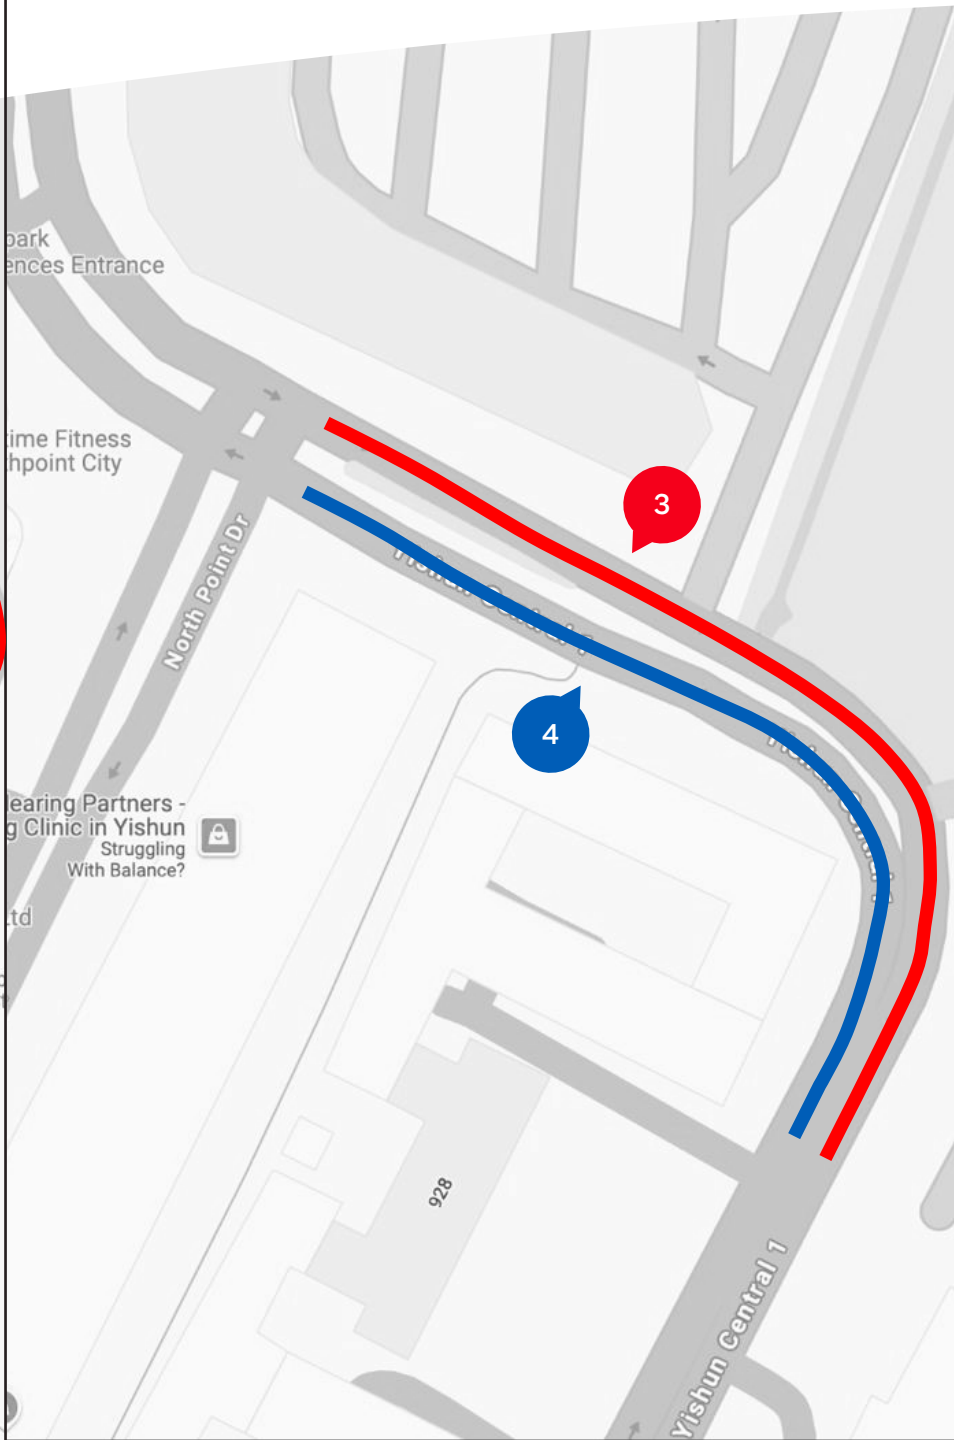

ROAD CLOSURE OVERVIEW

● Phase 1 (10 Aug, 4pm to 11 Aug, 3am)
 ● Phase 2 (10 Aug, 4pm to 10pm)
 ● Phase 3 (10 Aug, 11pm to 11 Aug, 3am)
 ● Phase 4 (10 Aug, 2pm to 11 Aug, 3am)

SOUTH-WEST

- 1 Bukit Gombak ActiveSG Stadium Carpark
- 2 Bukit Batok West Ave 5 between lamp post 49 to 57

NORTH-WEST

- 3 Yishun Central 1 between lamp post 11 to 19
- 4 Yishun Central 1 between lamp post 10 to 20

CENTRAL

- 5 Bishan PI 1 between lamp post 31 to 26
- 6 Bishan St 14 between lamp post 4 to 8

NORTH-EAST

- 7 Sentul Crescent between lamp post 28 to 52
- 8 Sam Kee LRT Station drop-off point
- 9 Punggol Walk between lamp post 3 to 5

SOUTH-EAST

- 10 Engku Aman Rd
- 11 Engku Aman Turn
- 12 Geylang Rd between lamp post D7 to D17